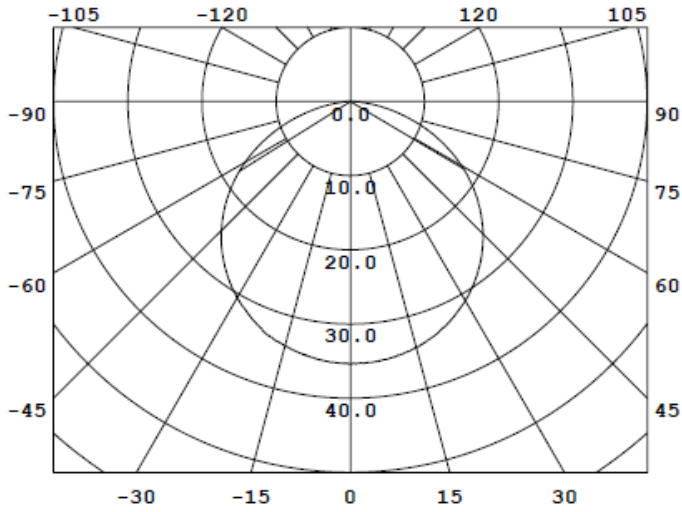

Unit : mm

NW	R	G	B
107 LM	20 LM	60 LM	18 LM

Intensity (unit:cd) C120-300

Intensity (unit:cd) C120-300

$\theta_{av}(50\%)=117.2$

Intensity data

A	I	A	I	A	I	A	I	A	I	A	I
-90.0	0.1100	-58.5	17.29	-27.0	31.41	4.5	35.29	36.0	29.00	67.5	12.57
-88.5	0.1865	-57.0	18.24	-25.5	31.82	6.0	35.21	37.5	28.40	69.0	11.60
-87.0	0.5854	-55.5	19.10	-24.0	32.26	7.5	35.06	39.0	27.81	70.5	10.62
-85.5	1.104	-54.0	19.93	-22.5	32.61	9.0	34.96	40.5	27.24	72.0	9.656
-84.0	1.650	-52.5	20.75	-21.0	33.10	10.5	34.82	42.0	26.62	73.5	8.574
-82.5	2.302	-51.0	21.57	-19.5	33.42	12.0	34.70	43.5	25.96	75.0	7.590
-81.0	3.085	-49.5	22.35	-18.0	33.64	13.5	34.55	45.0	25.28	76.5	6.625
-79.5	3.933	-48.0	23.15	-16.5	33.80	15.0	34.37	46.5	24.58	78.0	5.662
-78.0	4.780	-46.5	23.82	-15.0	34.04	16.5	34.12	48.0	23.86	79.5	4.741
-76.5	5.745	-45.0	24.62	-13.5	34.28	18.0	33.81	49.5	23.14	81.0	3.940
-75.0	6.646	-43.5	25.26	-12.0	34.52	19.5	33.56	51.0	22.33	82.5	3.087
-73.5	7.614	-42.0	26.00	-10.5	34.67	21.0	33.31	52.5	21.60	84.0	2.274
-72.0	8.650	-40.5	26.65	-9.0	34.78	22.5	32.92	54.0	20.78	85.5	1.637
-70.5	9.656	-39.0	27.21	-7.5	34.96	24.0	32.55	55.5	19.95	87.0	1.080
-69.0	10.63	-37.5	27.85	-6.0	35.12	25.5	32.23	57.0	19.08	88.5	0.5627
-67.5	11.61	-36.0	28.45	-4.5	35.25	27.0	31.82	58.5	18.22	90.0	0.1426
-66.0	12.55	-34.5	29.01	-3.0	35.25	28.5	31.39	60.0	17.30		
-64.5	13.59	-33.0	29.49	-1.5	35.28	30.0	30.95	61.5	16.37		
-63.0	14.55	-31.5	30.05	0.0	35.36	31.5	30.51	63.0	15.48		
-61.5	15.48	-30.0	30.53	1.5	35.33	33.0	30.02	64.5	14.48		
-60.0	16.43	-28.5	30.99	3.0	35.28	34.5	29.54	66.0	13.52		