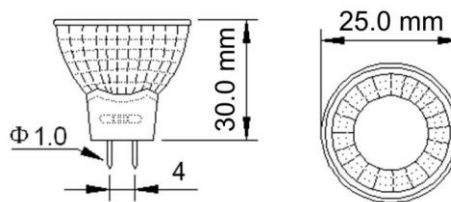

Unit : mm

NW	R	G	B
107 LM	20 LM	60 LM	18 LM

Intensity (unit:cd) C120-300

Intensity (unit:cd) C120-300

$\theta_{av}(50\%)=117.2$

Intensity data

A	I	A	I	A	I	A	I	A	I	A	I
-90.0	0.1100	-58.5	17.29	-27.0	31.41	4.5	35.29	36.0	29.00	67.5	12.57
-88.5	0.1865	-57.0	18.24	-25.5	31.82	6.0	35.21	37.5	28.40	69.0	11.60
-87.0	0.5854	-55.5	19.10	-24.0	32.26	7.5	35.06	39.0	27.81	70.5	10.62
-85.5	1.104	-54.0	19.93	-22.5	32.61	9.0	34.96	40.5	27.24	72.0	9.656
-84.0	1.650	-52.5	20.75	-21.0	33.10	10.5	34.82	42.0	26.62	73.5	8.574
-82.5	2.302	-51.0	21.57	-19.5	33.42	12.0	34.70	43.5	25.96	75.0	7.590
-81.0	3.085	-49.5	22.35	-18.0	33.64	13.5	34.55	45.0	25.28	76.5	6.625
-79.5	3.933	-48.0	23.15	-16.5	33.80	15.0	34.37	46.5	24.58	78.0	5.662
-78.0	4.780	-46.5	23.82	-15.0	34.04	16.5	34.12	48.0	23.86	79.5	4.741
-76.5	5.745	-45.0	24.62	-13.5	34.28	18.0	33.81	49.5	23.14	81.0	3.940
-75.0	6.646	-43.5	25.26	-12.0	34.52	19.5	33.56	51.0	22.33	82.5	3.087
-73.5	7.614	-42.0	26.00	-10.5	34.67	21.0	33.31	52.5	21.60	84.0	2.274
-72.0	8.650	-40.5	26.65	-9.0	34.78	22.5	32.92	54.0	20.78	85.5	1.637
-70.5	9.656	-39.0	27.21	-7.5	34.96	24.0	32.55	55.5	19.95	87.0	1.080
-69.0	10.63	-37.5	27.85	-6.0	35.12	25.5	32.23	57.0	19.08	88.5	0.5627
-67.5	11.61	-36.0	28.45	-4.5	35.25	27.0	31.82	58.5	18.22	90.0	0.1426
-66.0	12.55	-34.5	29.01	-3.0	35.25	28.5	31.39	60.0	17.30		
-64.5	13.59	-33.0	29.49	-1.5	35.28	30.0	30.95	61.5	16.37		
-63.0	14.55	-31.5	30.05	0.0	35.36	31.5	30.51	63.0	15.48		
-61.5	15.48	-30.0	30.53	1.5	35.33	33.0	30.02	64.5	14.48		
-60.0	16.43	-28.5	30.99	3.0	35.28	34.5	29.54	66.0	13.52		