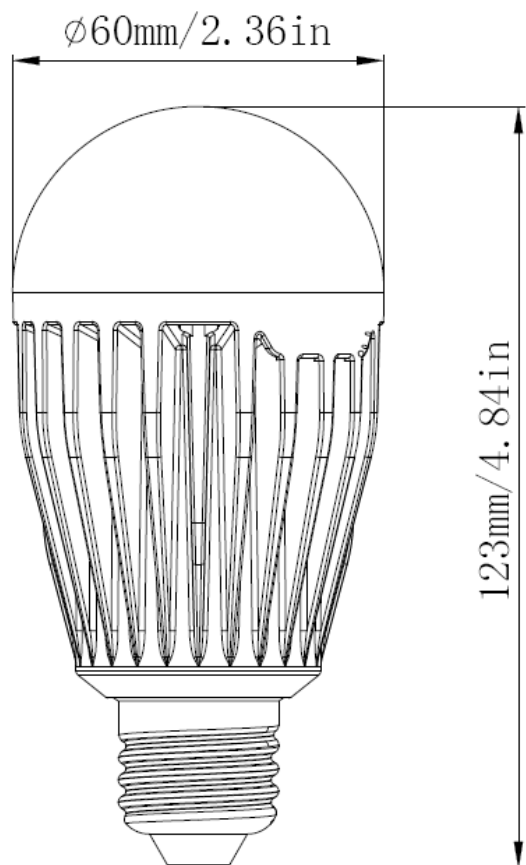

## EV-LED-A60-WW-780LM

LED 780LM (60W Eq) A60 E26 120V Dimmable Lamp Bulb UL

- UL Approved, Dimmable, 11W, 120V 60Hz, A60, Warm-White LED Lamp
- Equivalent to 60-70W Incandescent, with 85% Energy saving
- Luminous flux: >780LM, 120 degree spread, 80 CRI
- Color temperature: 3000K, Warm-white
- No UV or IR radiation, low heat
- Base: E26
- Size:  $\Phi 2.36$ " (60mm) x H4.84" (123mm)
- Light source: 18 x SMT 5630, high power Samsung LED
- Life: 35,000 hours, min 70% of initial output.
- Shell material: aluminum alloy, with thermal separation design, with PC Lens cover
- Working temperature: less than -20 to 40°C
- 2 year warranty

## Luminance Intensity Distribution

## Cone Lux Diagram

Diameter Avg./Nadir.E

239.64cm 84.51/533.47lx

479.29cm 21.13/133.37lx

718.93cm 9.39/59.27lx

958.58cm 5.28/33.34lx

1437.87cm 2.35/14.82lx

Height

0.5m

1.0m

1.5m

2.0m

3.0m

Angle:134.70deg