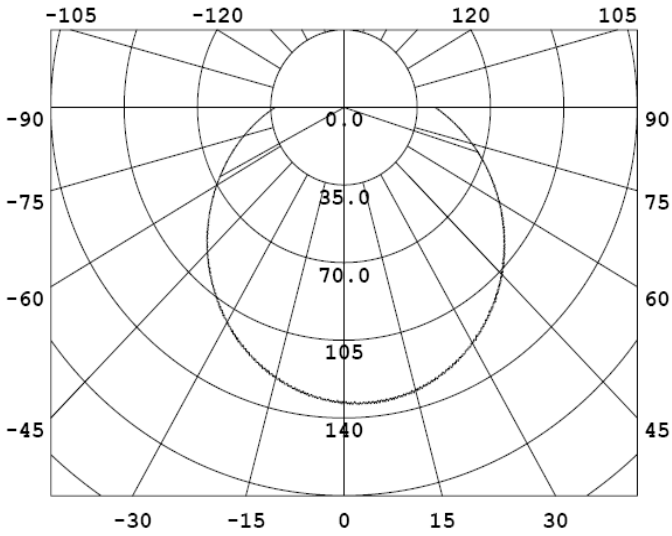

## EV-LED-A60-WW-780LM

LED 780LM (60W Eq) A60 E26 120V Dimmable Lamp Bulb UL

- UL Approved, Dimmable, 11W, 120V 60Hz, A60, Warm-White LED Lamp
- Equivalent to 60-70W Incandescent, with 85% Energy saving
- Luminous flux: >780LM, 120 degree spread, 80 CRI
- Color temperature: 3000K, Warm-white
- No UV or IR radiation, low heat
- Base: E26
- Size:  $\Phi 2.36$ " (60mm) x H4.84" (123mm)
- Light source: 18 x SMT 5630, high power Samsung LED
- Life: 35,000 hours, min 70% of initial output.
- Shell material: aluminum alloy, with thermal separation design, with PC Lens cover
- Working temperature: less than -20 to 40°C
- 2 year warranty

## Luminance Intensity Distribution

## Cone Lux Diagram

Diameter Avg./Nadir.E

239.64cm 84.51/533.47lx

479.29cm 21.13/133.37lx

718.93cm 9.39/59.27lx

958.58cm 5.28/33.34lx

1437.87cm 2.35/14.82lx

Height

0.5m

1.0m

1.5m

2.0m

3.0m

Angle:134.70deg