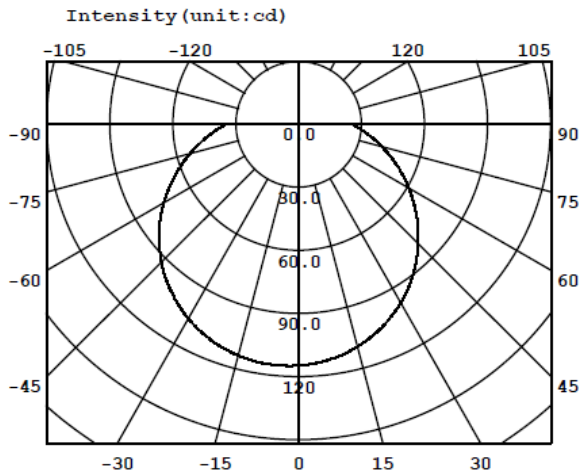

EV-A19-WW-480LM

LED 7W 480LM (40W EQUIVALENT) A19 Globe E26 WW Dimmable 110V

- Latest Generation, **Dimmable**, A19 Globe LED Bulb
- Samsung LED, Warm White, 2700K-3000K, CRI > 75
- Equivalent to 40W to 55W Incandescent
- Luminous flux: 480LM
- Dimmable with standard TRIAC dimmers, 30% to 100%
- No UV or IR radiation, low heat
- Base: E26, A19 Bulb
- Input: 110VAC, 60Hz, Power: 7W, Power factor >=0.95
- Approvals: **UL**, CE, FCC, RoHS, IP63
- Size: 111 H x 62 D mm
- Life: 50,000 hours
- Shell material: Pure Aluminum
- 3 year warranty

Typical Intensity Distribution

Beam Angle = 100 degree

Distance (ft)	Intensity (Lux)	Diameter (ft)
1.64	197	3.90
3.28	49	7.81
6.56	12	15.65
9.84	5.5	23.45