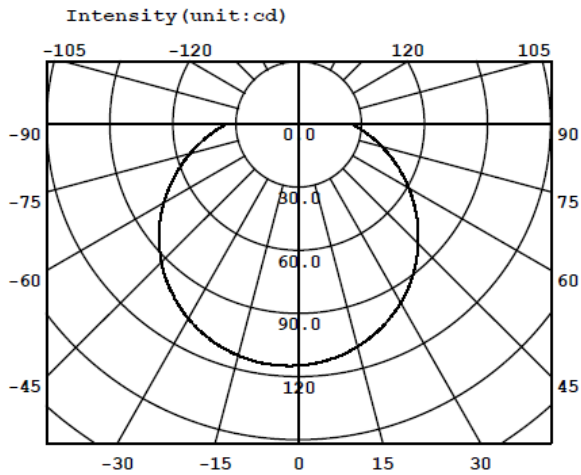

EV-A19-WW-480LM

LED 7W 480LM (40W EQUIVALENT) A19 Globe E26 WW Dimmable 110V

- Latest Generation, **Dimmable**, A19 Globe LED Bulb
- Samsung LED, Warm White, 2700K-3000K, CRI > 75
- Equivalent to 40W to 55W Incandescent
- Luminous flux: 480LM
- Dimmable with standard TRIAC dimmers, 30% to 100%
- No UV or IR radiation, low heat
- Base: E26, A19 Bulb
- Input: 110VAC, 60Hz, Power: 7W, Power factor >=0.95
- Approvals: **UL**, CE, FCC, RoHS, IP63
- Size: 111 H x 62 D mm
- Life: 50,000 hours
- Shell material: Pure Aluminum
- 3 year warranty

Typical Intensity Distribution

Beam Angle = 100 degree

Distance (ft)	Intensity (Lux)	Diameter (ft)
1.64	197	3.90
3.28	49	7.81
6.56	12	15.65
9.84	5.5	23.45